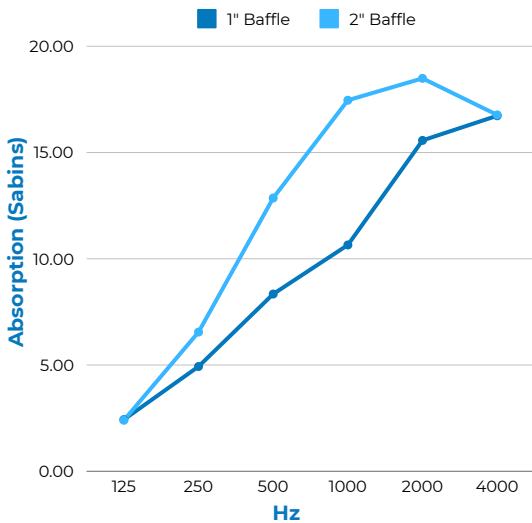

# EcoVerb™ Baffles

SPEC SHEET

- ✓ Grommets for Easy to Hang
- ✓ Highly Absorptive Baffle
- ✓ Recycled Cotton Fibers
- ✓ No Fiberglass
- ✓ Class A Fire Rated
- ✓ Lightweight and Durable

<b>Material:</b>	Bonded Acoustical Cotton (Recycled and Recyclable)
<b>Patterns:</b>	Soft Textured Surface
<b>Features:</b>	Easy to Hang, Economical, Lightweight, Impact Resistant, Durable
<b>Application:</b>	Offices, Conference Rooms, Manufacturing Plants, Schools, Gymnasiums, Restaurants/Cafeterias, Music Rooms, Universities, Hospitals, Gun Ranges, Houses Of Worship, Concert Halls & Theaters, Government & Municipal Facilities
<b>Thickness:</b>	1" & 2"
<b>Sizes:</b>	24" x 48" (Up to 48" x 96" available by request)
<b>Color:</b>	Marble Blue, Light Grey, Graphite, Beige, White, Black
<b>Light Reflectance:</b>	White: 89   Light Grey: 37
<b>Flammability:</b>	ASTM E84, Class A   Flame Spread: 5   Smoke Developed: 35
<b>Installation:</b>	Light Duty Chain (by other) and Grommets (pre-installed)

## Sabins per Baffle

Size	Test Mount	125 Hz	250 Hz	500 Hz	1000 Hz	2000 Hz	4000 Hz	Sabins/Baffle
1" EcoVerb™ Baffle	16" spacing	2.43	4.93	8.34	10.65	15.57	16.73	10.30
2" EcoVerb™ Baffle	16" spacing	2.40	6.55	12.86	17.46	18.49	16.77	13.85