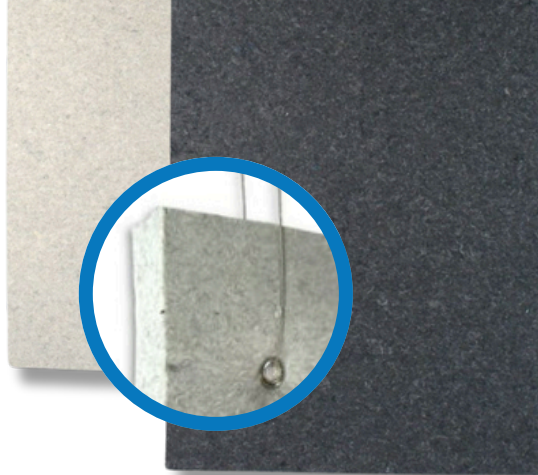

# EcoVerb™ Baffles

SPEC SHEET

- ✓ Grommets for Easy to Hang
- ✓ Highly Absorptive Baffle
- ✓ Recycled Cotton Fibers
- ✓ No Fiberglass
- ✓ Class A Fire Rated
- ✓ Lightweight and Durable

<b>Material:</b>	Bonded Acoustical Cotton (Recycled and Recyclable)
<b>Patterns:</b>	Soft Textured Surface
<b>Features:</b>	Easy to Hang, Economical, Lightweight, Impact Resistant, Durable
<b>Application:</b>	Offices, Conference Rooms, Manufacturing Plants, Schools, Gymnasiums, Restaurants/Cafeterias, Music Rooms, Universities, Hospitals, Gun Ranges, Houses Of Worship, Concert Halls & Theaters, Government & Municipal Facilities
<b>Thickness:</b>	1" & 2"
<b>Sizes:</b>	24" x 48" (Up to 48" x 96" available by request)
<b>Color:</b>	Marble Blue, Light Grey, Graphite, Beige, White, Black
<b>Light Reflectance:</b>	White: 89   Light Grey: 37
<b>Flammability:</b>	ASTM E84, Class A   Flame Spread: 5   Smoke Developed: 35
<b>Installation:</b>	Light Duty Chain (by other) and Grommets (pre-installed)

## Sabins per Baffle

Size	Test Mount	125 Hz	250 Hz	500 Hz	1000 Hz	2000 Hz	4000 Hz	Sabins/Baffle
1" EcoVerb™ Baffle	16" spacing	2.43	4.93	8.34	10.65	15.57	16.73	10.30
2" EcoVerb™ Baffle	16" spacing	2.40	6.55	12.86	17.46	18.49	16.77	13.85

## Available Color Options: