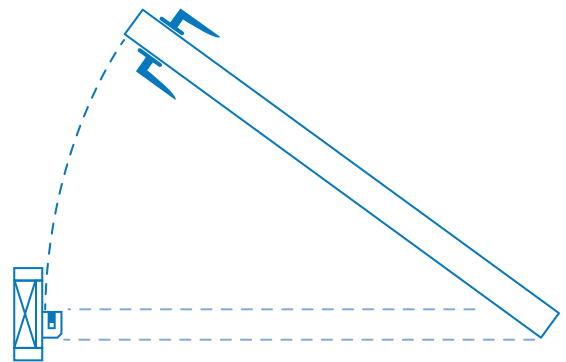

Right Hand Swing