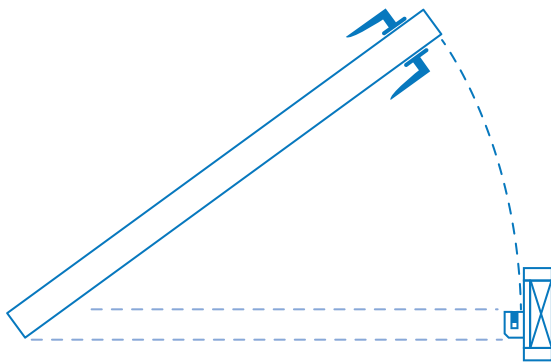

Select Your Door Swing

Left Hand Swing