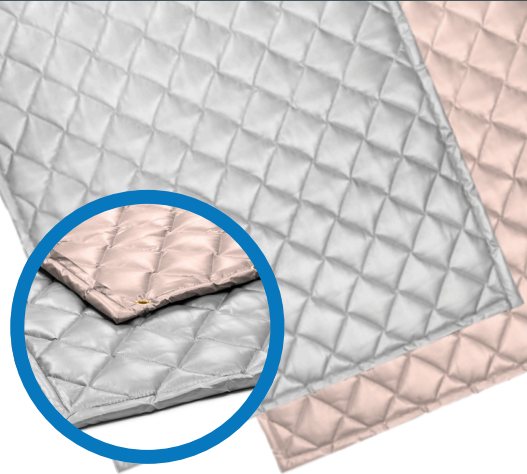

Quiet Quilt™ Acoustic Blanket

SPEC SHEET

- ✓ **Simple to Install**
(Grommets Pre-Installed)
- ✓ **Excellent Sound Absorption**
- ✓ **Lightweight Sound Blocker**
- ✓ **Durable and Impact Resistant**
- ✓ **Indoor and Outdoor Options**
- ✓ **Made in the USA**

Material:	Quilted Cloth Enclosing Fiberglass
Patterns:	Smooth, Quilted
Features:	Best Performance from Non-Permanent Structure, NRC and STC Rated, Easy to Hang with Grommets, Durable, Impact Resistant, Very Customizable
Application:	Manufacturing Plants, Warehouses, Music Studios, Universities, Hospitals, Medical Clinics, Houses of Worship, Theaters, Pickleball Courts, Multi-Purpose Rooms, Municipal Facilities, Dog Kennels
Width:	48" (Up to 48" Custom)
Height:	96" (Up to 300" Custom)
Thickness:	2" (4" Custom)
Weight:	0.5 lbs / sq ft
Color:	Standard: Grey (Outdoor Has Pinkish Hue) Custom: Black, Tan, White
Temperature:	-20°F to 180°F
Flammability:	Indoor: ASTM E84, Class A Outdoor: Not Rated
Installation:	Hang with Included Grommets