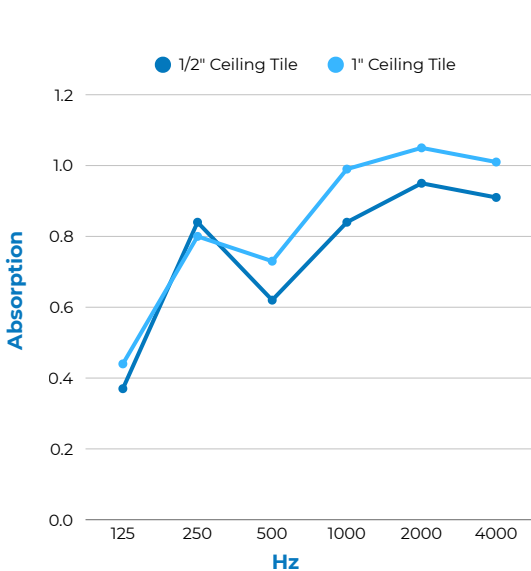

Color Options

Orange

Brown

Red

Grey

Black

Silver

Beige

Tan

White

Blue

Purple

Green

23.75" x 47.75"

23.75" x 23.75"